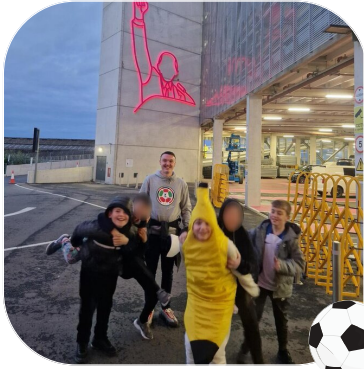

### IMPORTANT THINGS TO REMEMBER

- Your child's transport will only wait for 5 minutes of a morning

- Please remember to send your child in with a coat as it is getting a little bit chilly

# England 'v' Germany

On Monday night we were able to take 6 of our pupils to experience the electric atmosphere of Wembley. Accompanied by Mr Lamb, Mr Brown and Tom the boys said "It was amazing, England drew 3-3 and Harry Kane scored a great penalty."